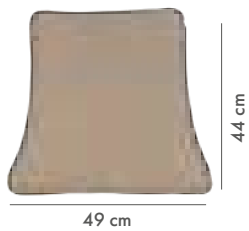

Antares Chair & Armchair Cushion

- 3cm/5cm 28-HD grey sponge
- Zipper
- Attaching with rope to leg
- Fabric Options: Water repellent

Flash-R Cushion