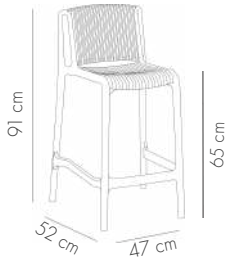

Nes Bar | 65 cm Bar Chair

View Details

Nes Bar | 75 cm Bar Chair