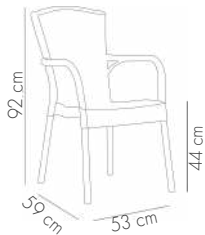

View Details