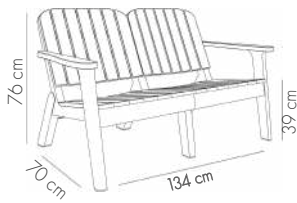

Silva | Double Seating Group

View Details

Silva | Triple Seating Group

View Details