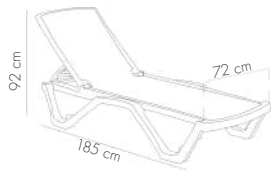

MARE | without armrest Sunbed

Net details page: 304-305

View Details

MARE | with armrest Sunbed