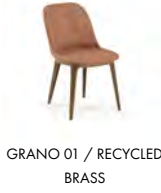

View Details