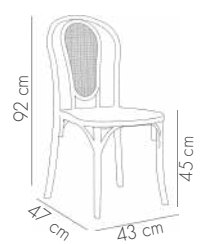

### Sozo-C Chair

BEIGE

BLACK

IVORY WHITE

WENGE

View Details