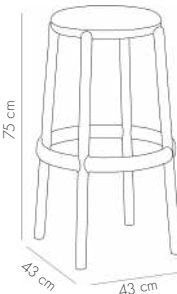

View Details

Fabric details page: 307-308