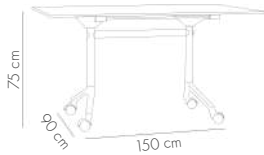

Snap | 90x150 cm Table

ANTARES 70x70 cm | CHROME LEG Table