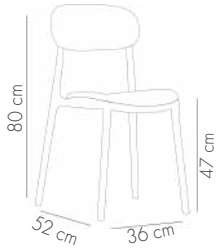

## Ali Pad Upholstered Chair

ANTHRACITE / KNIT 76 - ANTHRACITE

BLACK / GRANO 01

COFFEE / SOFIA 04

COOL GRAY-B / KNIT 17 - LIGHT BLUE

MINK / SOFIA 03

NILE GREEN-B / KNIT 38 - GREEN

TERRACOTTA / KNIT 00 - CREAM