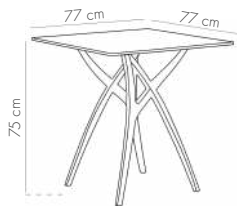

View Details

Table top details page: 312

IVY-L 90x90 cm Table