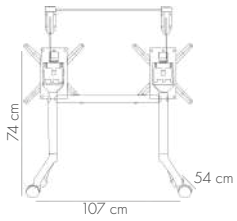

Snap-L | Wheeled Table Base

Snap-L | With Pingo Table Base