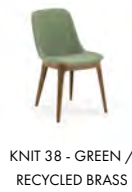

View Details