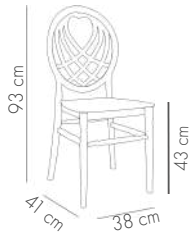

Oxo Chair

View Details

Flora Chair

View Details