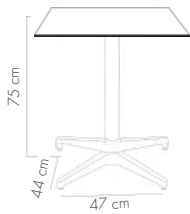

## MOON-C 60x60 cm | Fixed Table

HPL/CPL TERRAZZO-2 /  
BLACK

HPL/CPL TERRAZZO-2 /  
ANTHRACITE

HPL/CPL TERRAZZO-2 /  
IVORY WHITE

HPL/CPL TERRAZZO-2 /  
BEIGE

HPL/CPL TERRAZZO-2 /  
MINK

Table top details page: 312