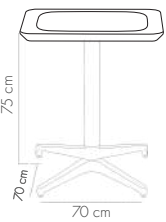

Haz 70x70 cm | Fixed Table

NEW

CATAS
TESTED

View Details

Haz 70x70 cm V2 | Foldable Table

NEW

CATAS
TESTED

View Details