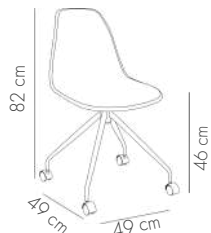

Eos-P Pad Upholstered Chair

Fabric details page: 307-308

View Details

Eos-O Pad Upholstered Chair

Fabric details page: 307-308

View Details