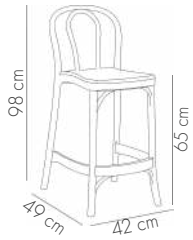

## Sozo Pad Bar | 65 cm Upholstered Bar Chair

BEIGE / KNIT 45 -  
ORANGE

BLACK / KNIT 76 -  
ANTHRACITE

IVORY WHITE / SOFIA  
01

View Details

Fabric details page: 307-308