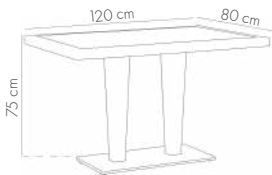

View Details