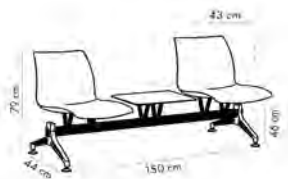

Fabric details page: 307-308

View Details