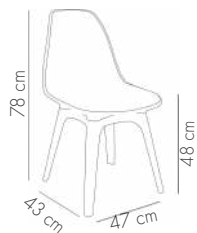

Eos-P Pad Upholstered Chair