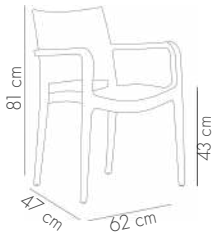

Octa Armchair

View Details

Specto-XL Armchair

View Details