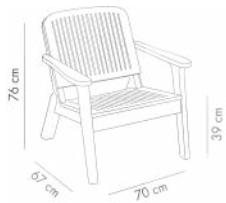

Silva II Lounge Set

View Details

Silva II Lounge Set

View Details