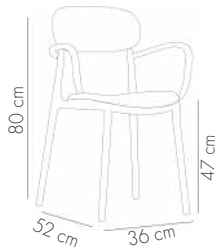

Ali Pad Upholstered Armchair

Fabric details page: 307-308