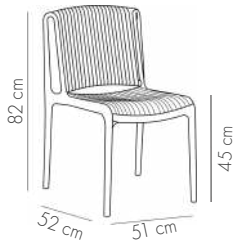

Nes Chair

NEW

View Details

Louise Chair

NEW

View Details