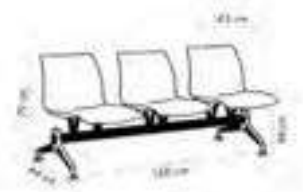

# Laser-X3 Waiting Chair

BLACK

IVORY WHITE

View Details