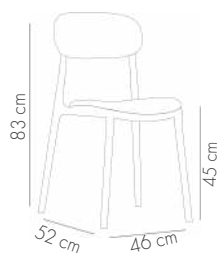

Haz Chair

View Details

Ali Chair

View Details