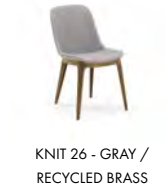

View Details