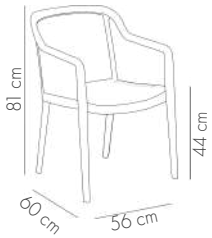

Octa Armchair

View Details

Specto-XL Armchair

View Details