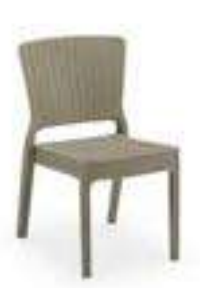

Antares Chair