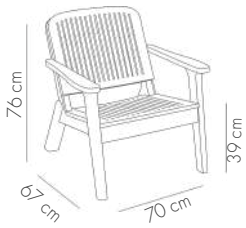

View Details