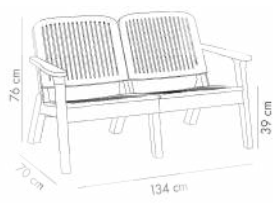

Silva II Lounge Set

View Details

Silva II Lounge Set

View Details