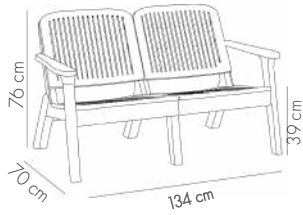

Silva II | Double Seating Group

View Details

Silva II | Triple Seating Group

View Details