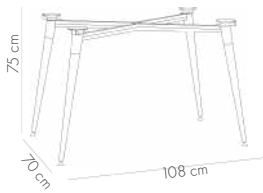

Table top details page: 312

View Details