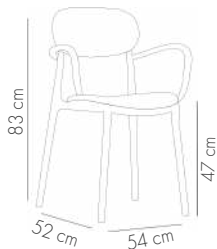

Duo Pad Upholstered Armchair

Fabric details page: 307-308