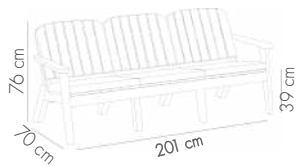

View Details