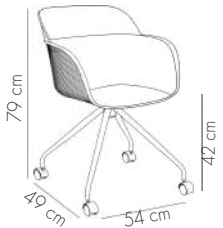

## Shell-O Armchair

ANTHRACITE /  
CHROME COATED

BEIGE / CHROME  
COATED

BLACK / CHROME  
COATED

CEMENT GRAY /  
CHROME COATED

IVORY WHITE /  
CHROME COATED

KHAKI / CHROME  
COATED

Painted Leg  
Option