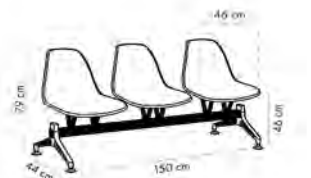

View Details

Fabric details page: 307-308