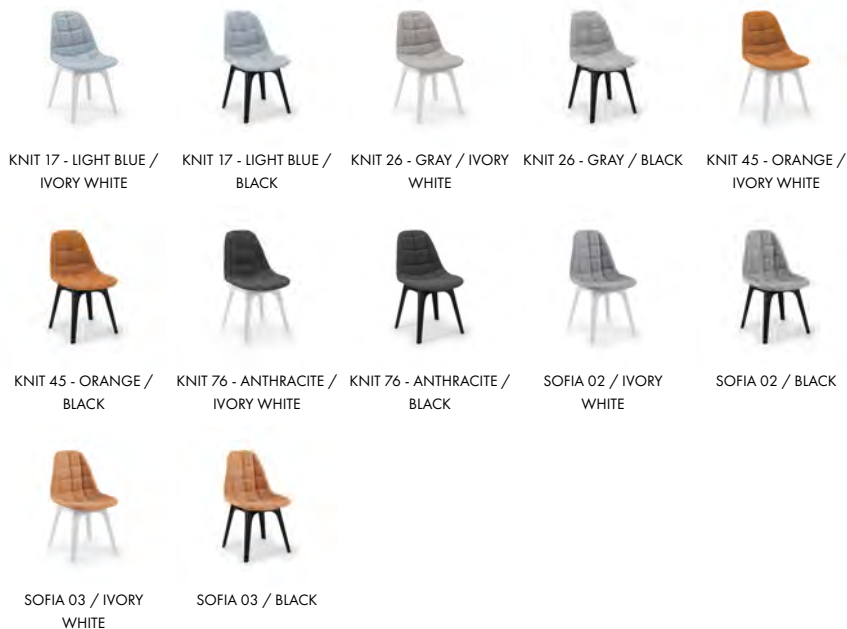

Fabric details page: 307-308