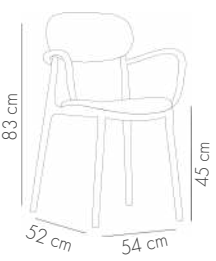

NEW	NEW		NEW
ANTHRACITE / BLACK	APRICOT KERNEL-S / ANTHRACITE	APRICOT KERNEL-S / MINK	BEIGE / COFFEE	BEIGE / TERRACOTTA
COOL GRAY-S / COOL GRAY-B	NILE GREEN / NILE GREEN-B			

View Details