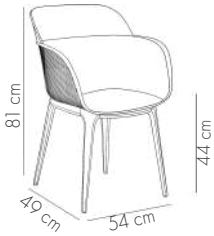

## Shell-WP Armchair

ANTHRACITE / RECYCLED BRASS

BEIGE / RECYCLED BRASS

BLACK / RECYCLED BRASS

CEMENT GRAY / RECYCLED BRASS

IVORY WHITE / RECYCLED BRASS

KHAKI / RECYCLED BRASS

View Details