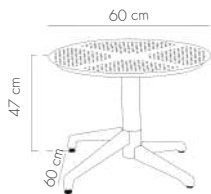

MINK

View Details

**MOON Ø60 cm** Coffee Table

ANTHRACITE

BEIGE

BLACK

IVORY WHITE

MINK