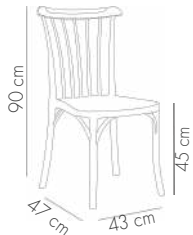

## Gozo Chair

BEIGE

BLACK

IVORY WHITE

NILE GREEN

WENGE

View Details