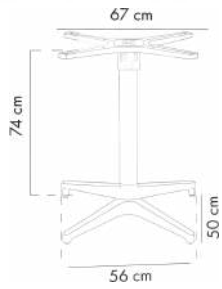

## Moon-L Folding V2 | 67 cm Table Base

ANTHRACITE

BEIGE

BLACK

IVORY WHITE

MINK

View Details