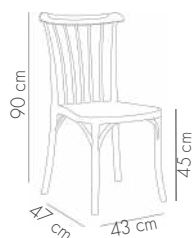

## Gozo Pad Upholstered Chair

BEIGE / KNIT 45 -  
ORANGE

BLACK / KNIT 76 -  
ANTHRACITE

IVORY WHITE / SOFIA  
01

NILE GREEN / KNIT 38 -  
GREEN

WENGE / SOFIA 04

Fabric details page: 307-308

View Details