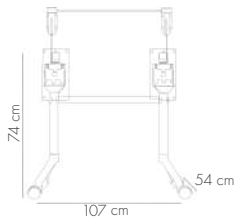

Moon-L Folding V2 | 67 cm Table Base

View Details

Snap | Wheeled Table Base

View Details