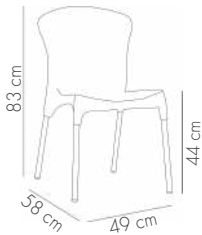

View Details