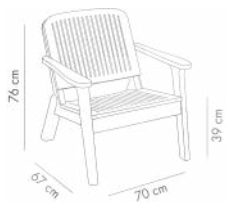

View Details