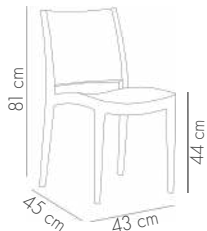

## Specto Pad Upholstered Chair

BEIGE / KNIT 45 -  
ORANGE

BLACK / KNIT 76 -  
ANTHRACITE

IVORY WHITE / SOFIA  
01

ORANGE / KNIT 00 -  
CREAM

PISTACHIO / KNIT 38 -  
GREEN

RED / KNIT 00 - CREAM

SAX BLUE / KNIT 17 -  
LIGHT BLUE