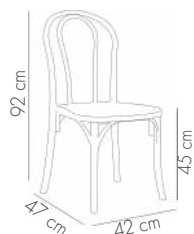

## Sozo Pad Upholstered Chair

BEIGE / KNIT 45 -  
ORANGE

BLACK / KNIT 76 -  
ANTHRACITE

IVORY WHITE / SOFIA  
01

WENGE / SOFIA 04

Fabric details page: 307-308

View Details