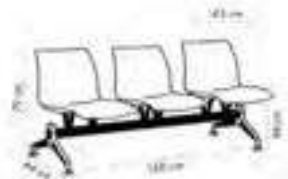

## Laser-X3 Pad Upholstered Waiting Chair

KNIT 00 - CREAM

KNIT 17 - LIGHT BLUE

KNIT 26 - GRAY

KNIT 37 - DARK BLUE

KNIT 38 - GREEN

KNIT 45 - ORANGE

KNIT 76 - ANTHRACITE