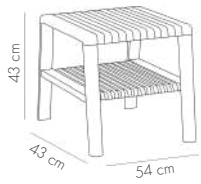

Joker Coffee Table

View Details

MOON Ø60 cm Coffee Table

View Details