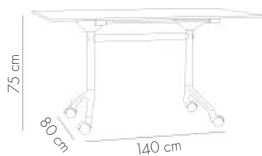

Snap | 77x120 cm Table

Snap | 80x140 cm Table