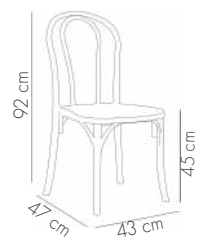

### Sozo Chair

BEIGE

BLACK

IVORY WHITE

WENGE

View Details