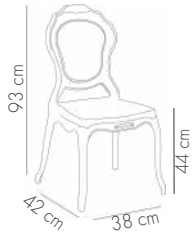

Hera-PC Chair

View Details

Helena Chair

View Details