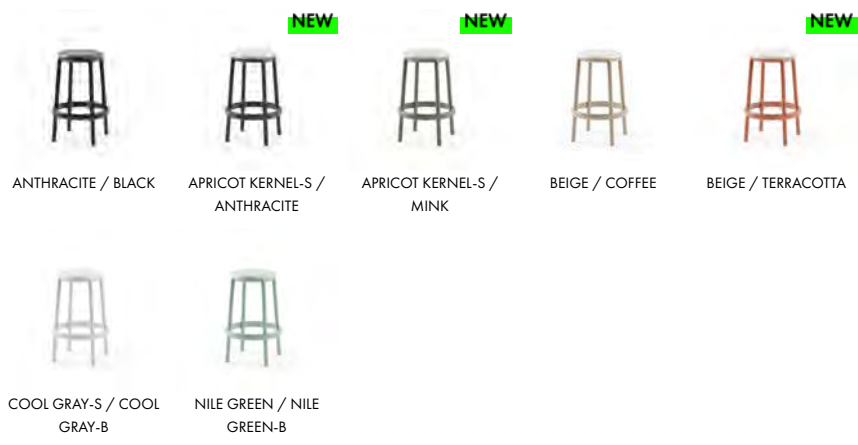

Duo Bar | 65 cm Bar Chair