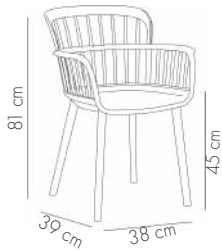

View Details

Eva-P Knitted Armchair