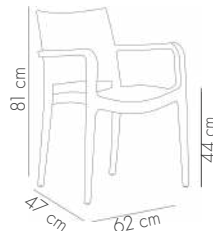

Specto- XL Pad Upholstered Armchair

Fabric details page: 307-308