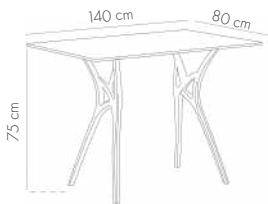

View Details

Table top details page: 312