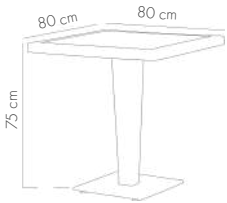

ANTHRACITE

BEIGE

IVORY WHITE

MINK

WENGE

View Details

**ANTARES 80x120 cm | Chrome Leg Table**

ANTHRACITE