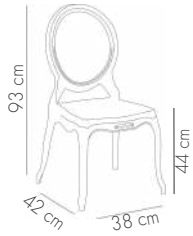

Helena-PC Chair

Freya Chair