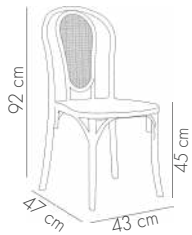

Sozo-C Pad Upholstered Chair

View Details

Fabric details page: 307-308

Specto Pad Upholstered Chair

View Details

Fabric details page: 307-308