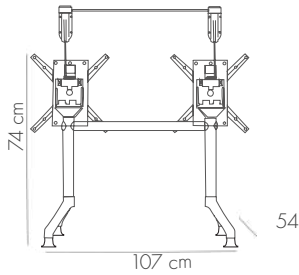

Snap-L | Wheeled Table Base

Snap-L | With Pingo Table Base