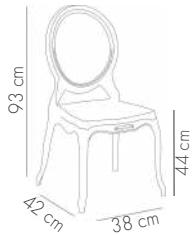

## Helena Chair

BEIGE

BLACK

IVORY WHITE

View Details