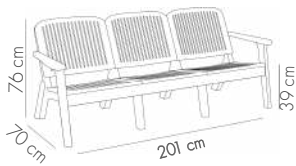

View Details