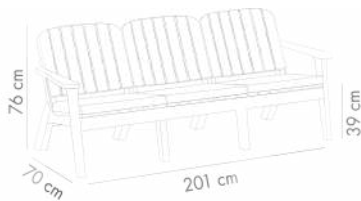

View Details