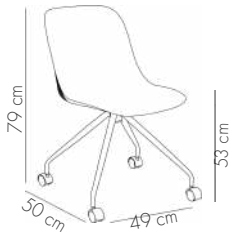

Shell- O Pad Upholstered Chair

Fabric details page: 307-308