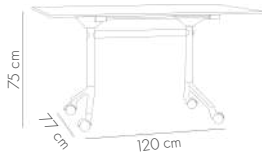

Snap | 77x120 cm Table

Snap | 80x140 cm Table