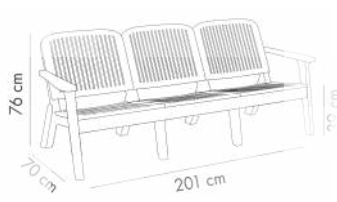

View Details