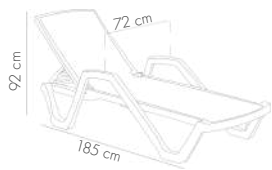

Net details page: 304-305

View Details