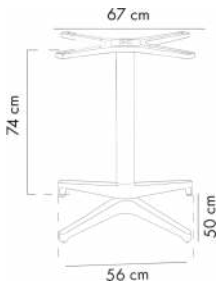

## Moon-L Fixed | 67 cm Table Base

ANTHRACITE

BEIGE

BLACK

IVORY WHITE

MINK

View Details