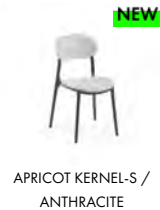

Haz Chair

View Details

Ali Chair

View Details