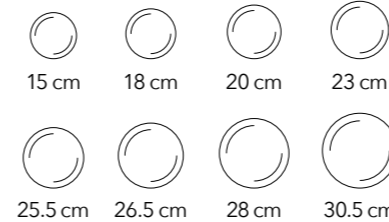

Plain White
Fine Porcelain

Wilmax
ENGLAND

SQUARE PLATES & PLATTERS

DEEP PLATES

BOWLS

ROUND PLATES & PLATTERS

OVAL PLATTERS & DISHES