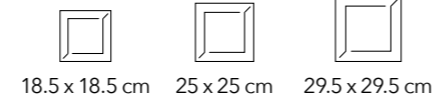

BOWLS

SQUARE PLATES & PLATTERS

Please scan the QR code to view the full range of the Fine Porcelain collection