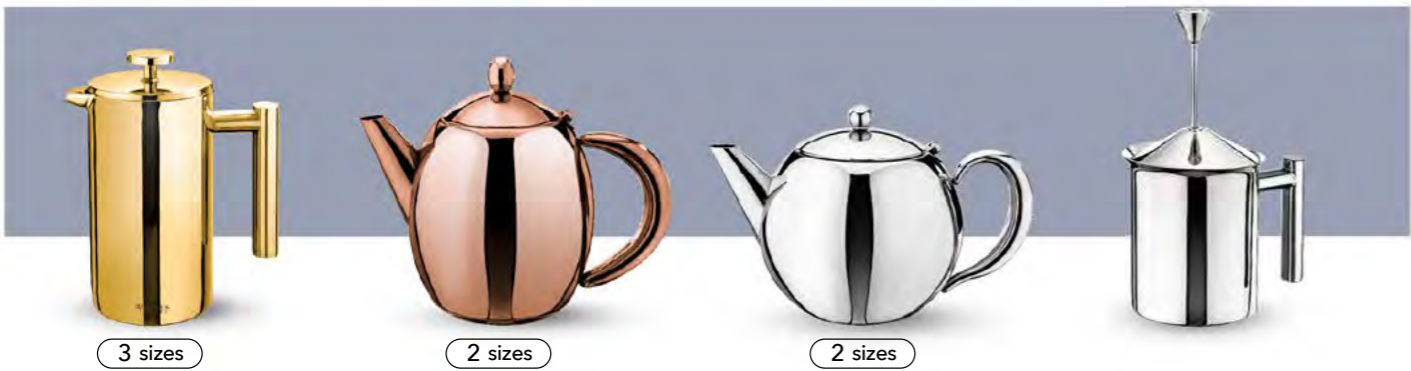

Hollowware

Barware

Vacuum Jugs

600 ml      1000 ml      1500 ml      2000 ml

French Presses

Tea Pots

Milk Frothers

3 sizes      2 sizes      2 sizes

Cups & Saucers

18/10  
STAINLESS  
STEEL

3 sizes      3 sizes      3 sizes      3 sizes

Sugar Pots & Milk Jugs

Milk Pitchers

Please scan the QR code  
to view the full range of the  
Hollowware collection

Cocktail Shakers