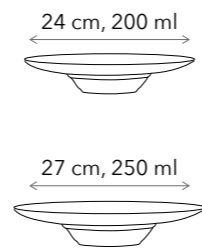

DEEP PLATES

SPIRAL  
collection

BOWLS

**GRAPHICS**  
Fine Porcelain

**RECTANGULAR DISHES**

9.25" x 6.75"  
23.5 x 17 cm

12" x 9"  
30 x 23 cm

**vanilla raf**  
collection