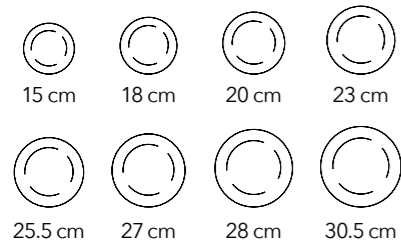

ROUND PLATES & PLATTERS

OVAL PLATES & PLATTERS