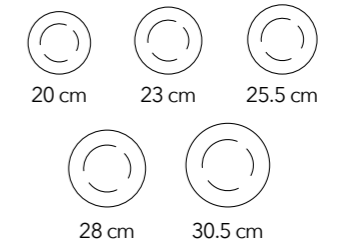

DEEP PLATES