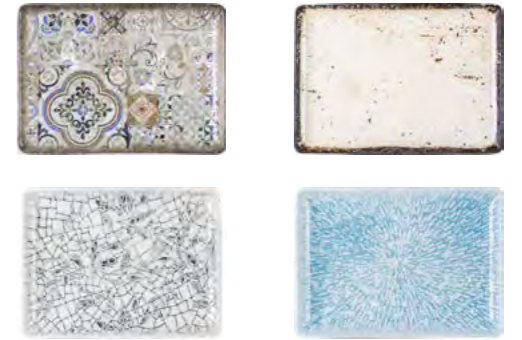

DEEP PLATES

SPIRAL  
collection

BOWLS

**GRAPHICS**  
Fine Porcelain

**RECTANGULAR DISHES**

9.25" x 6.75"  
23.5 x 17 cm

12" x 9"  
30 x 23 cm

**vanilla raf**  
collection