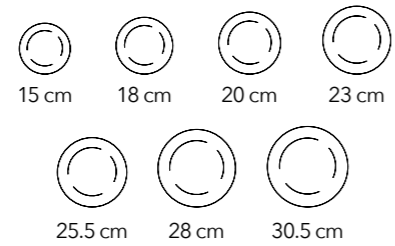

ROUND PLATES & PLATTERS

OVAL PLATES & PLATTERS