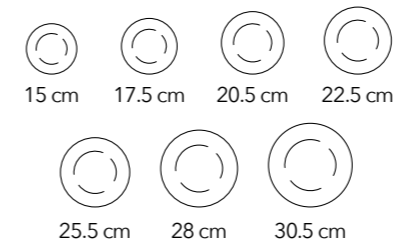

DEEP PLATES