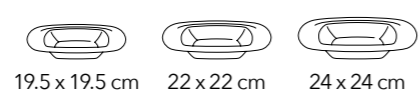

Plain White
Fine Porcelain

Wilmax
ENGLAND

SQUARE PLATES & PLATTERS

DEEP PLATES

BOWLS

ROUND PLATES & PLATTERS

OVAL PLATTERS & DISHES