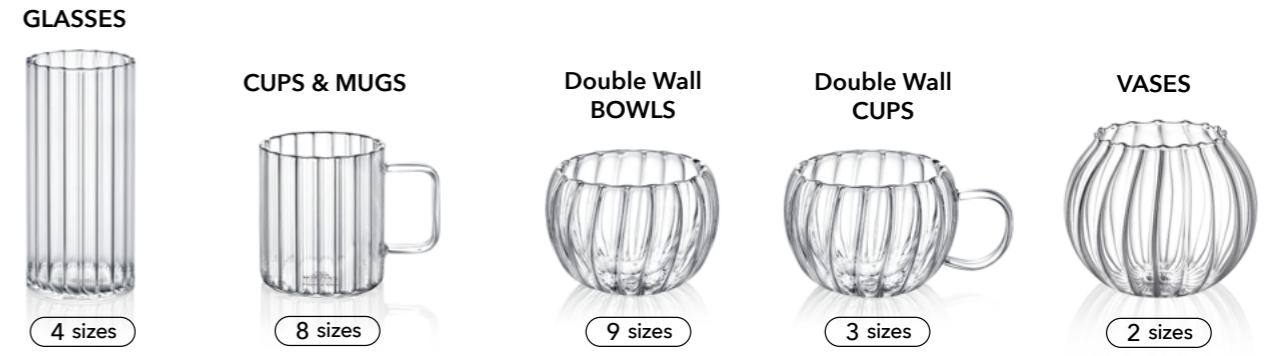

Thermo Glass

SEGMENT
collection

Please scan the QR code to watch a video about Thermo Glass collection

Please scan the QR code to view the full range of the Thermo Glass collection