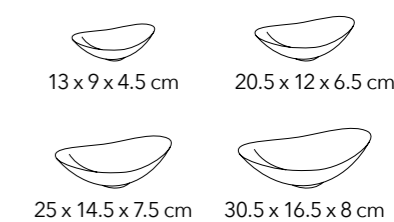

Plain White
Fine Porcelain

Wilmax
ENGLAND

SQUARE PLATES & PLATTERS

DEEP PLATES

BOWLS

ROUND PLATES & PLATTERS

OVAL PLATTERS & DISHES