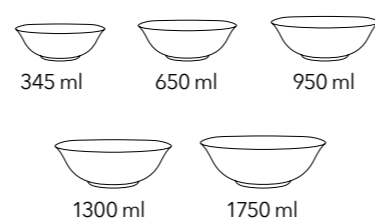

Plain White
Fine Porcelain

Wilmax
ENGLAND

SQUARE PLATES & PLATTERS

DEEP PLATES

BOWLS

ROUND PLATES & PLATTERS

OVAL PLATTERS & DISHES