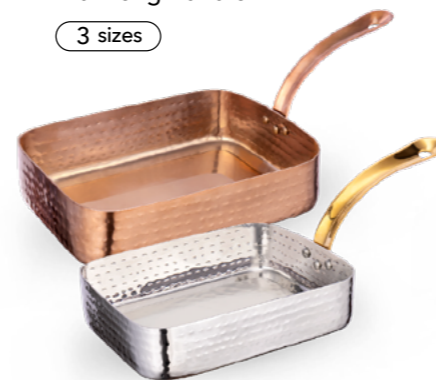

Casseroles with Lid  
& 2 Side Handles

4 sizes

Saucepans with Lid  
& Long Handle

4 sizes

HAMMERED  
collection

18/10  
STAINLESS  
STEEL

Rectangular Fry Pans  
with Long Handle

3 sizes