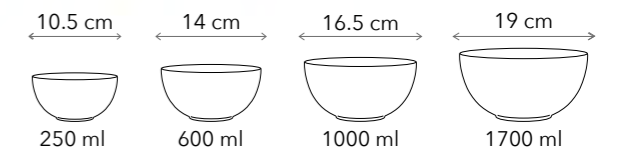

DEEP PLATES

SPIRAL  
collection

BOWLS

**GRAPHICS**  
Fine Porcelain

**RECTANGULAR DISHES**

9.25" x 6.75"  
23.5 x 17 cm

12" x 9"  
30 x 23 cm

**vanilla raf**  
collection