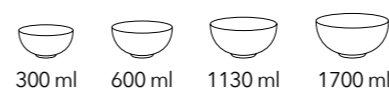

**OLIVE GREEN**  
collection

**ELLIPSE PLATES**  
12" x 9.5" | 31 x 24 cm

Please scan the QR code to view the full range of the Graphics collection

**Plain White**  
Fine Porcelain

**Wilmax**  
ENGLAND

**SQUARE PLATES & PLATTERS**

**DEEP PLATES**

**BOWLS**

**ROUND PLATES & PLATTERS**

**OVAL PLATTERS & DISHES**

**CAKE STANDS**

**BAKING DISHES**

**DIVIDED DISHES**

**BOWLS**

**BAKING DISHES**

**FRUIT VASES**

24 x 11.5 cm

**CUPS & SAUCERS**

**TEA POTS**

**SUGAR BOWLS & CREAMERS**

1050 ml

340 ml

310 ml

**CUPS & SAUCERS**

**TEA POTS**

**SUGAR BOWLS & CREAMERS**

8.5 x 9 cm

210 ml

Please scan the QR code to view the full range of the Fine Porcelain collection