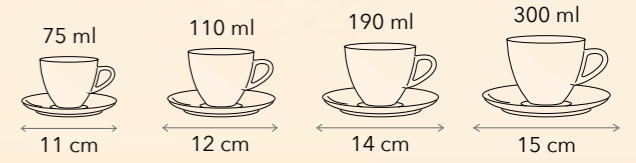

COLOR BOOM!
Fine Porcelain

3 TEXTURES | 7 COLOURS | TOTAL 497 ITEMS!

- PISTACHIO
- RED
- ORANGE
- YELLOW
- GREEN
- BLUE
- LAVENDER

DEEP PLATES

OVAL BOWLS

SCRATCH
collection

CUPS & SAUCERS

SPLASH
collection

Please scan the QR code to view the full version of the catalogue

Please scan the QR code to watch a video about the variety of Color Boom collection

DEEP PLATES

SPIRAL
collection

BOWLS