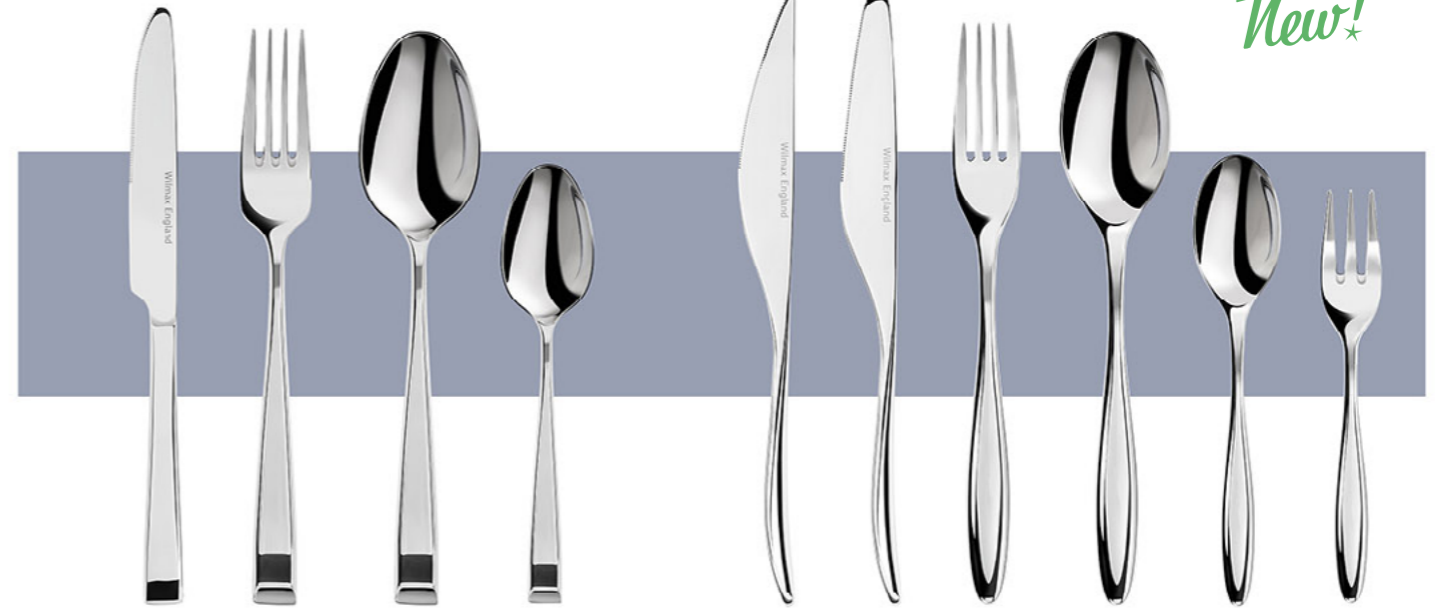

New!

PODIUM collection

SONATA collection

diva collection

18/10 STAINLESS STEEL

GOLD 15 items

Please scan the QR code to view the full range of the Cutlery collection

11 items