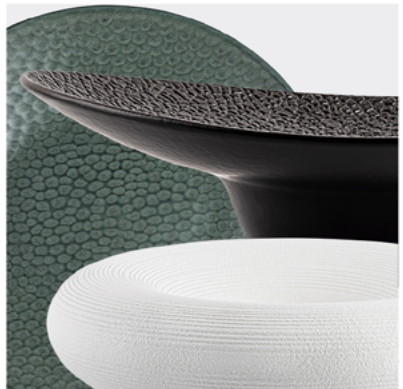

# Wilmax

ENGLAND

Product  
Presentation  
2024

Product  
Presentation  
2024

Buffetware

Glass Lid  
Round Chafers

Round  
Chafin Stands

Glass Lid  
Round Chafin Dishes  
with Stand

Round  
Gastronorm Pans

2 Section Round  
Gastronorm Pans

✓ Gastronorm (GN) made of stainless steel 18/10 available in set

Glass Lid  
Rectangular Chafers

Rectangular  
Chafin Stands

Rectangular  
Gastronorm Pans