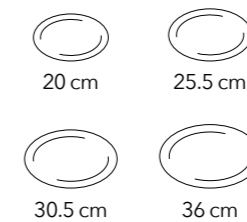

Plain White
Fine Porcelain

Wilmax
ENGLAND

SQUARE PLATES & PLATTERS

DEEP PLATES

BOWLS

ROUND PLATES & PLATTERS

OVAL PLATTERS & DISHES