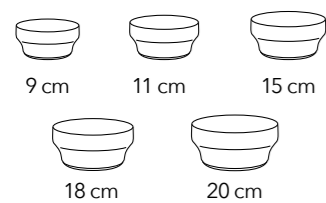

BOWLS

SQUARE PLATES & PLATTERS

Please scan the QR code to view the full range of the Fine Porcelain collection