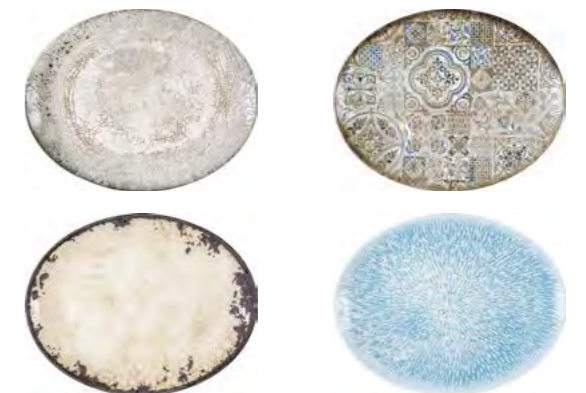

8" | 20 cm

9" | 23 cm

10.25" | 26 cm

11" | 28 cm

**CORAL BLUE**  
collection

**ROUND PLATES**

6.75" | 17 cm    7.5" | 19 cm    8.25" | 21 cm    9" | 23 cm    9.75" | 25 cm    10.5" | 27 cm    11.75" | 30 cm

**OLIVE GREEN**  
collection

**ELLIPSE PLATES**  
12" x 9.5" | 31 x 24 cm

Please scan the QR code to view the full range of the Graphics collection

**Plain White**  
Fine Porcelain

**Wilmax**  
ENGLAND

**SQUARE PLATES & PLATTERS**