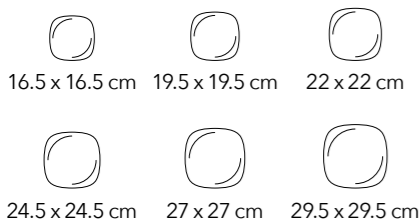

Plain White
Fine Porcelain

Wilmax
ENGLAND

SQUARE PLATES & PLATTERS

DEEP PLATES

BOWLS

ROUND PLATES & PLATTERS

OVAL PLATTERS & DISHES