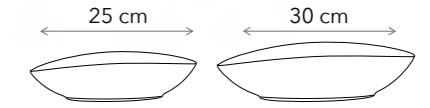

2 sizes

**DEEP PLATES**

450 ml

**COLOR BOOM!**  
Fine Porcelain

3 TEXTURES | 7 COLOURS | TOTAL 497 ITEMS!

- PISTACHIO
- RED
- ORANGE
- YELLOW
- GREEN
- BLUE
- LAVENDER

DEEP PLATES

OVAL BOWLS