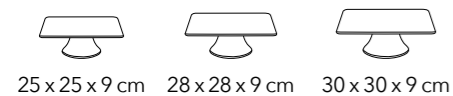

CAKE STANDS

BAKING DISHES

DIVIDED DISHES