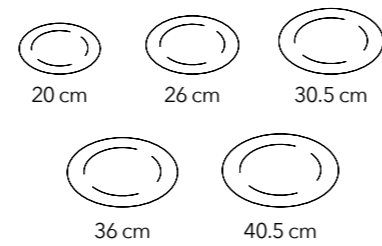

ROUND PLATES & PLATTERS

OVAL PLATES & PLATTERS