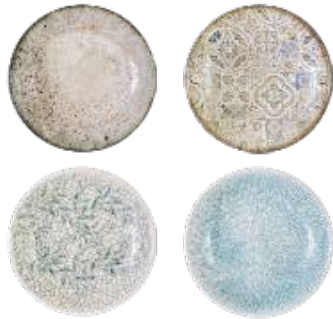

- Made of fine porcelain.
- Three patterns: Spiral, Scratch, Splash.
- 7 colours available: lavender, pistachio, red, blue, green, yellow and orange.

MIX & MATCH
COLOURS & TEXTURES

MONOLITH WILMAX

- Made of fine porcelain.
- Five patterns: Croco, Wood, Slate, Sand and WhiteStone.

[YouTube video: Stunning Porcelain With Natural Energy](#)

Made in Turkiye

GRAPHICS
Fine Porcelain

New!

Wilmax
ENGLAND

Rectangular Dishes

9.25" x 6.75"
23.5 x 17 cm

12" x 9"
30 x 23 cm

SILVER MOON
collection

Deep Plates

8" | 20 cm
9" | 23 cm
10.25" | 26 cm
11" | 28 cm

VANILLA RAJ
collection

Superellipse Dishes

6.5" x 3.5"
16 x 9 cm 8" x 4.5"
20 x 11 cm 10" x 5.75"
25 x 15 cm 12" x 7"
30.5 x 18 cm